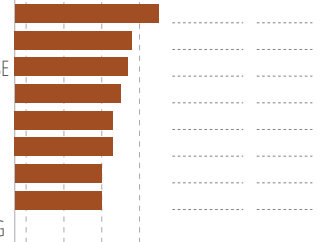

STRONG BITTER

HOPPINESS
OUT OF STEP IPA
LUPY AS A TOUCAN
ST CLEMENT'S IPA
BONOBO
IPA
AMARILLO
DOBBINS YAKIMA GRANDE-
HOPPY PALE ALE

MOOR
OFFBEAT
CHESHIRE BREWHOUSE
BLACKJACK / OFFBEAT
BLUE MONKEY
SARAH HUGHES
BRIGHTSIDE
CONWY /
WEST COAST BREWING