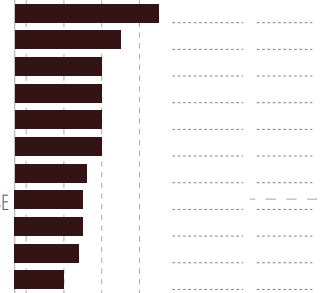

## PORTER

SMOKELESS  
DUNHAM PORTER  
BRODIES PRIME  
UNDERWORLD  
PORTER

REDWILLOW  
DUNHAM MASSEY  
HAWKSHEAD  
BRIGHTSIDE  
SQUAWK

## STOUT

OUT OF THE ORDINARY STOUT  
STOUT  
LIQUORICE ALESORT  
STOUT  
OATMEAL STOUT  
CHERRY PICKER  
STOUT  
LINDOW (THE BLACK LAKE)  
CAPPUCINO STOUT  
WRENCH  
BLACK

OAKHAM  
OUTSTANDING  
ASHOVER  
BLACKJACK  
BOLLINGTON  
WHARFBANK  
LYTHAM  
CHESHIRE BREWHOUSE  
TITANIC  
SHINY  
BLACKEDGE