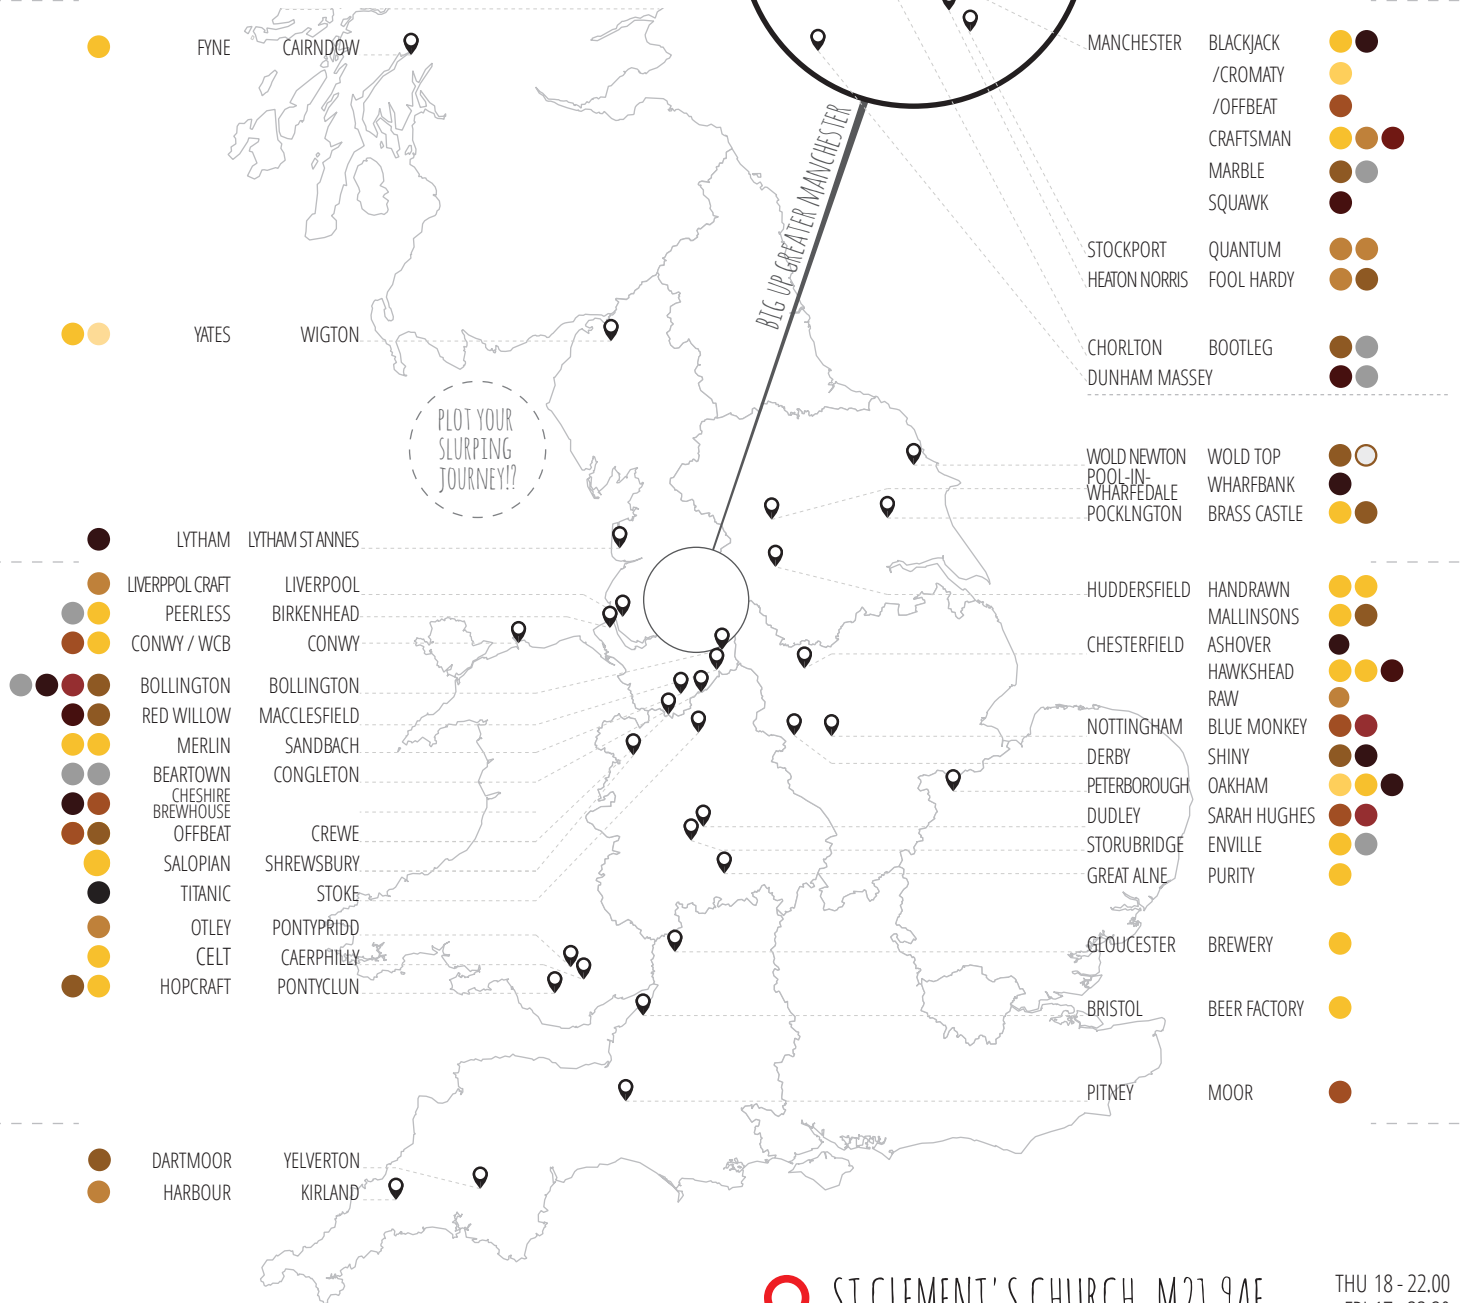

FIND · SCORE · TOUR  
THE  
**BEER**  
NAVIGATOR

FOR A MORE EFFICIENT SLURPING EXPERIENCE

CHORLTON BEER FESTIVAL 2014  
3-5 JULY

ST CLEMENT'S CHURCH, M21 9AE  
THU 18 - 22.00  
FRI 17 - 22.30  
SAT 13 - 21.30

94 GASK ALES  
55 BREWERIES

+ FOREIGN AND GLUTEN FREE BEER, CIDER AND PERRY\*  
\*SORRY, FOREIGN BEER, CIDER AND PERRY NOT INCLUDED IN THE NAVIGATOR

GET A COPY HERE>>>  
UNOFFICIAL POCKET GUIDE CREATED FOR FUN  
BY RAINBOWWORKS.CO.UK  
BEER INFO JUST IS ESTIMATED  
BASED ON OFFICIAL WEBSITE INFO ON 3RD JULY  
BEERS AND OPENING TIMES OBVIOUSLY WHILE STOCKS LAST

## WHEAT BEER

BRET THE 'WITMAN' HART  
WAY OUT WHEAT

BLACKJACK / CROMATY  
OAKHAM

## STOUT

OUT OF THE ORDINARY STOUT  
STOUT  
LIQUORICE ALESORT  
STOUT  
OATMEAL STOUT  
CHERRY PICKER  
STOUT  
LINDOW (THE BLACK LAKE)  
CAPPUCINO STOUT  
WRENCH  
BLACK

OAKHAM  
OUTSTANDING  
ASHOVER  
BLACKJACK  
BOLLINGTON  
WHARFBANK  
LYTHAM  
CHESHIRE BREWHOUSE  
TITANIC  
SHINY  
BLACKEDGE